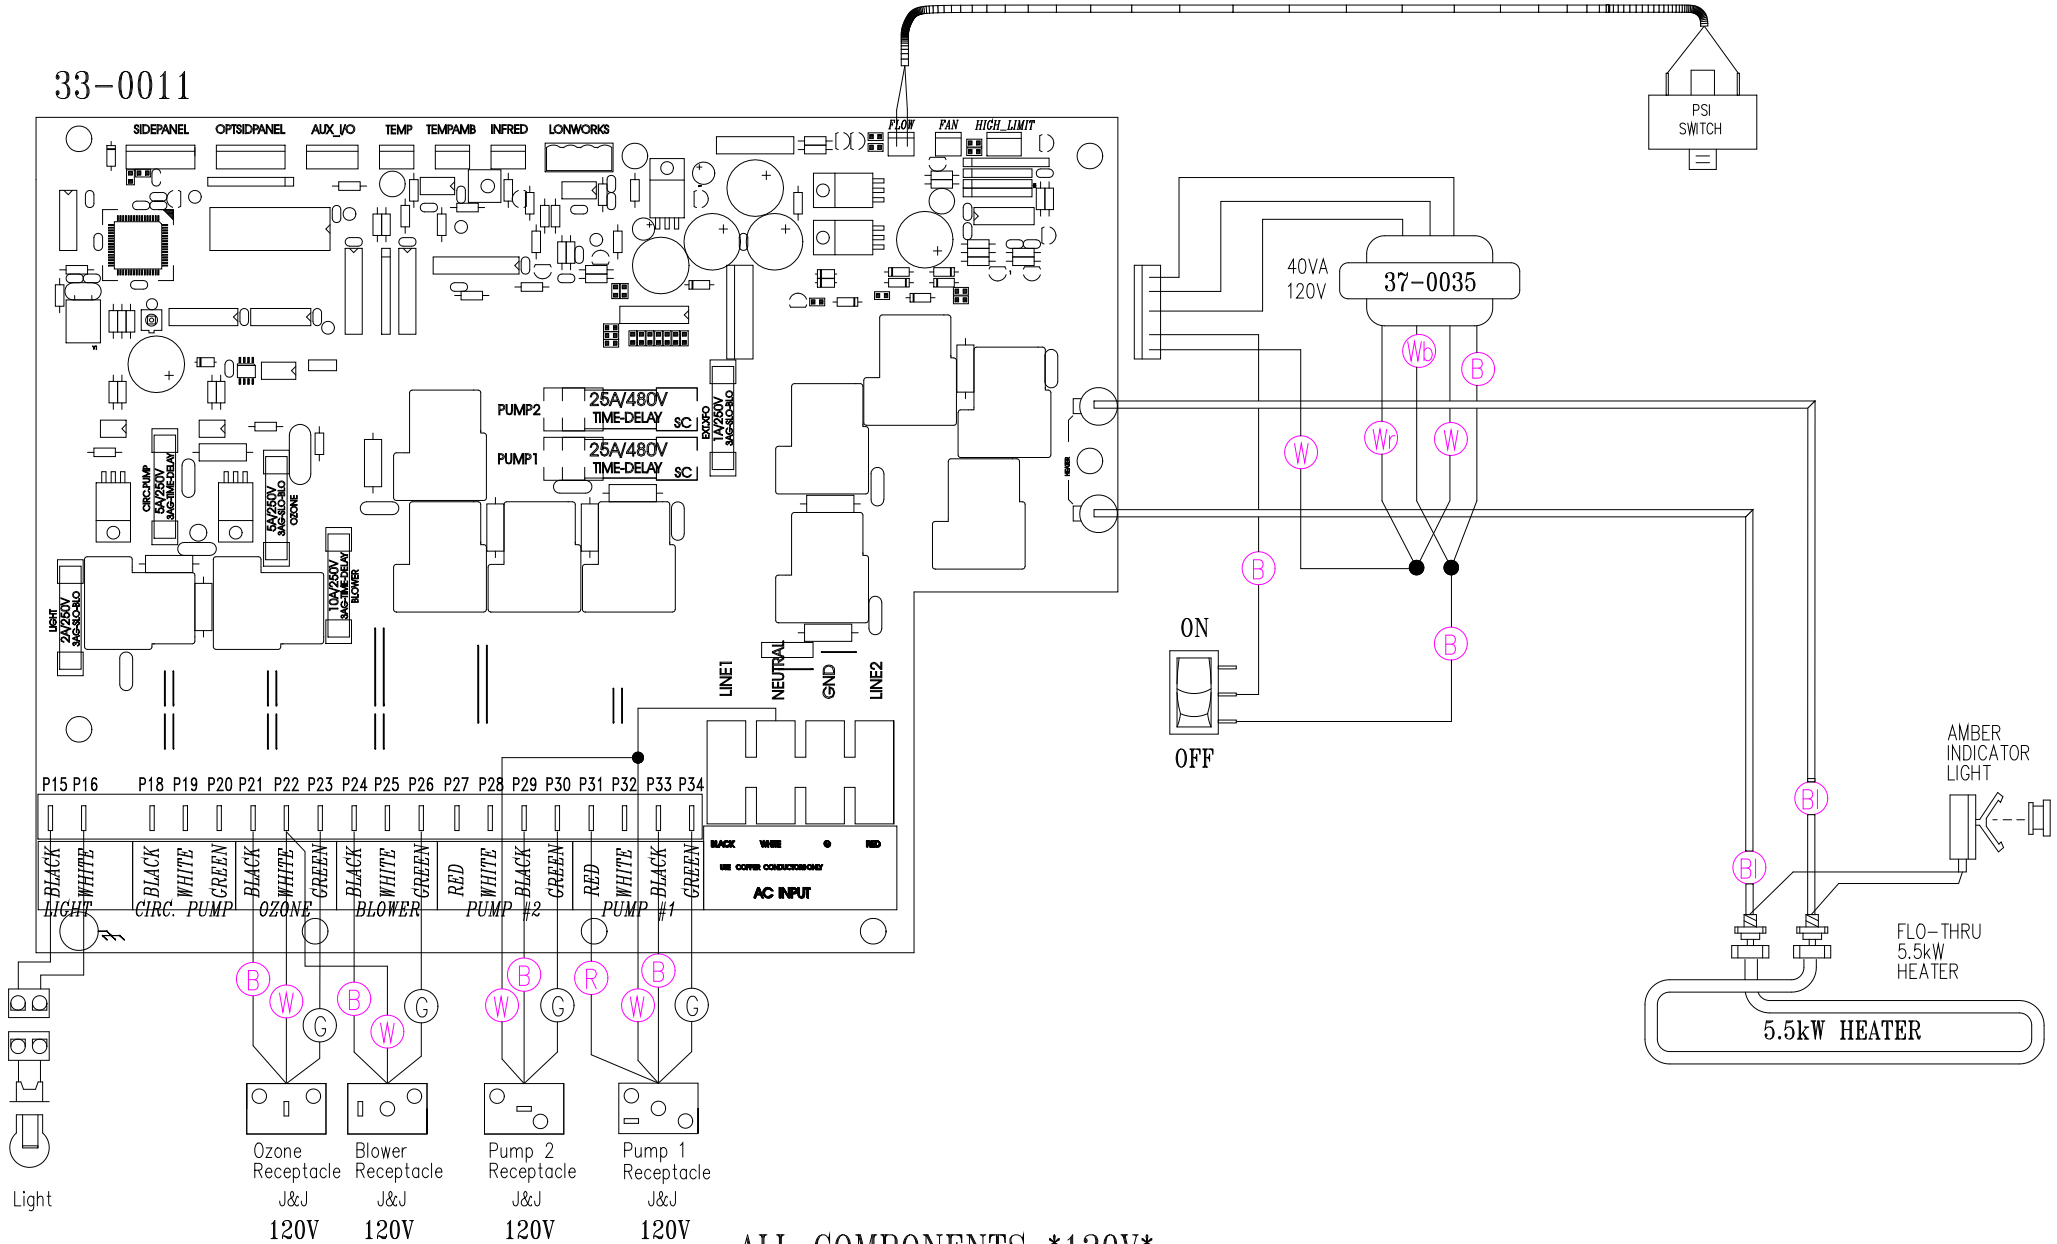

33-0011

ALL COMPONENTS *120V*

HYDRO-QUIP
CORONA, CA (909) 273-7575

Manufacture Notes:

Dwg. No.
D111A0-AKQY8-C

Drawn
TDM
Date
2.29.00

Rev
2

Wire Color Code

| | |
|------------|------------|
| B - Black | G - Green |
| Br - Brown | Bl - Blue |
| R - Red | V - Violet |
| O - Orange | W - White |
| Y - Yellow | Gr - Gray |

Diagram No.
4707